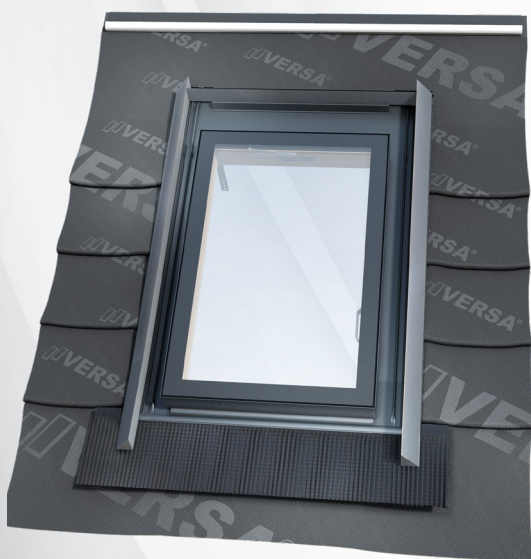

2-glazed wooden skylight
for non-habitable areas / non-heated rooms

VERSA®

WVB+ V6

Unique
glass
design

PRODUCT FEATURES AND BENEFITS:

- ✓ profile made of high-quality,
- ✓ glued pine wood, painted 3 times
- ✓ warm carpentry color - natural pine
- ✓ fashionable color of the flashing - RAL 7016
- ✓ wide range of installation angle 15-65°
- ✓ skylight for non-habitable areas
- ✓ allows easy and convenient access to the roof
- ✓ integrated underfelt collar improves connection with existing roofing felt
- ✓ variable sash opening direction (to the right or left side)

EQUIPMENT:

- ✓ tile support
- ✓ opening restrictor
- ✓ threshold
- ✓ integrated flashing
- ✓ sponge seal
- ✓ gutter
- ✓ EPDM apron taped with butyl tapes
- ✓ handle with two locking positions

GUARANTEE

- ✓ 2 years guarantee
(details on www.okpol.com)

Sizes:

Window sizes: width x height [cm]	47x73
--------------------------------------	--------------